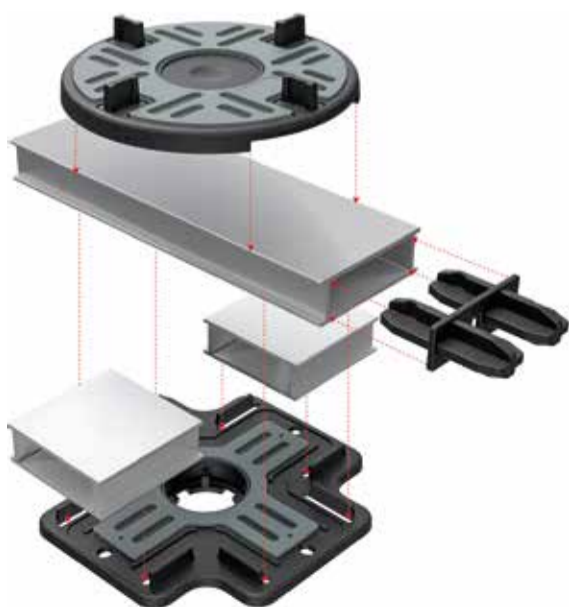

2022

the right support

A large, faint, light-grey circular graphic is centered on the page. It depicts a complex mechanical component, possibly a valve or a part of a pump, with various internal structures and a central hub.

TOP KEY

Llave para regular los soportes
desde arriba

Chave para a regulação
por cima dos suportes

1 TILE BP400

2 HEXAGONAL TILE BPY40

3 RAIL 60 TILE BPH00

CLIP DOBLE DE CRUCE
ESTRUTURA DUPLA PLANA

4 RAIL 40 DECKING BPJ00